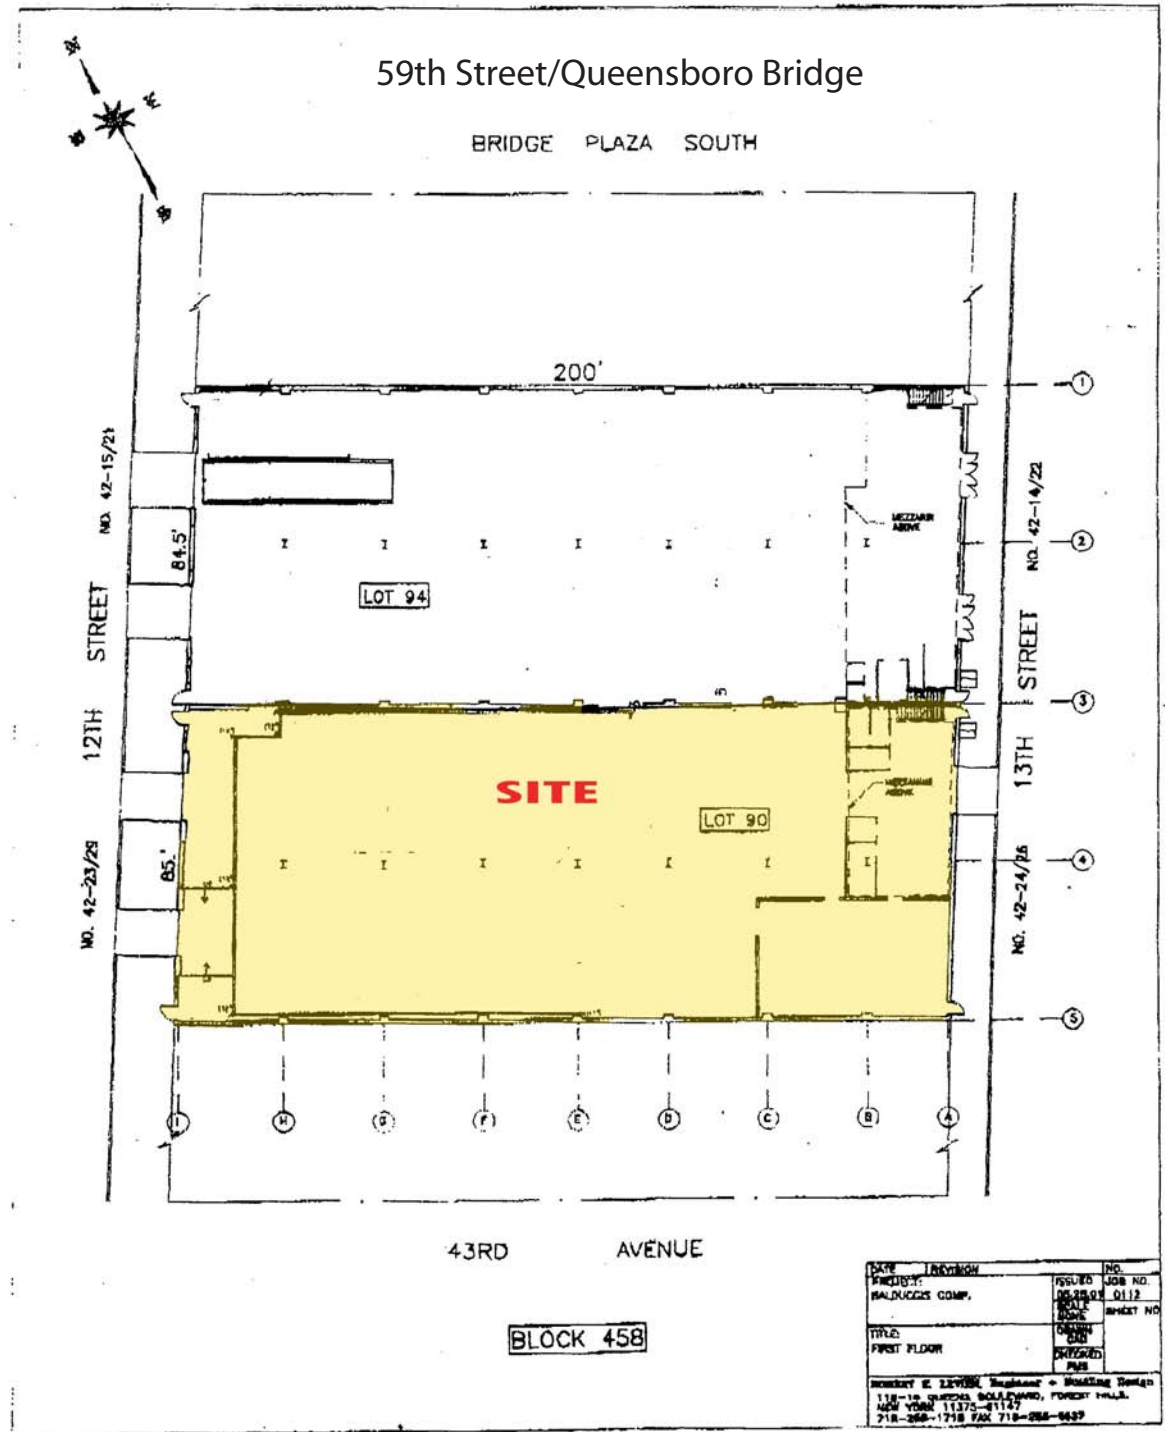

42-25 12th Street (aka 42-26 13th Street)

Long Island City

Light Manufacturing/Warehouse

For more information,
please contact:

Scott M. Bloom

President/Managing Member

o (212) 342-7474

m (917) 327-2109